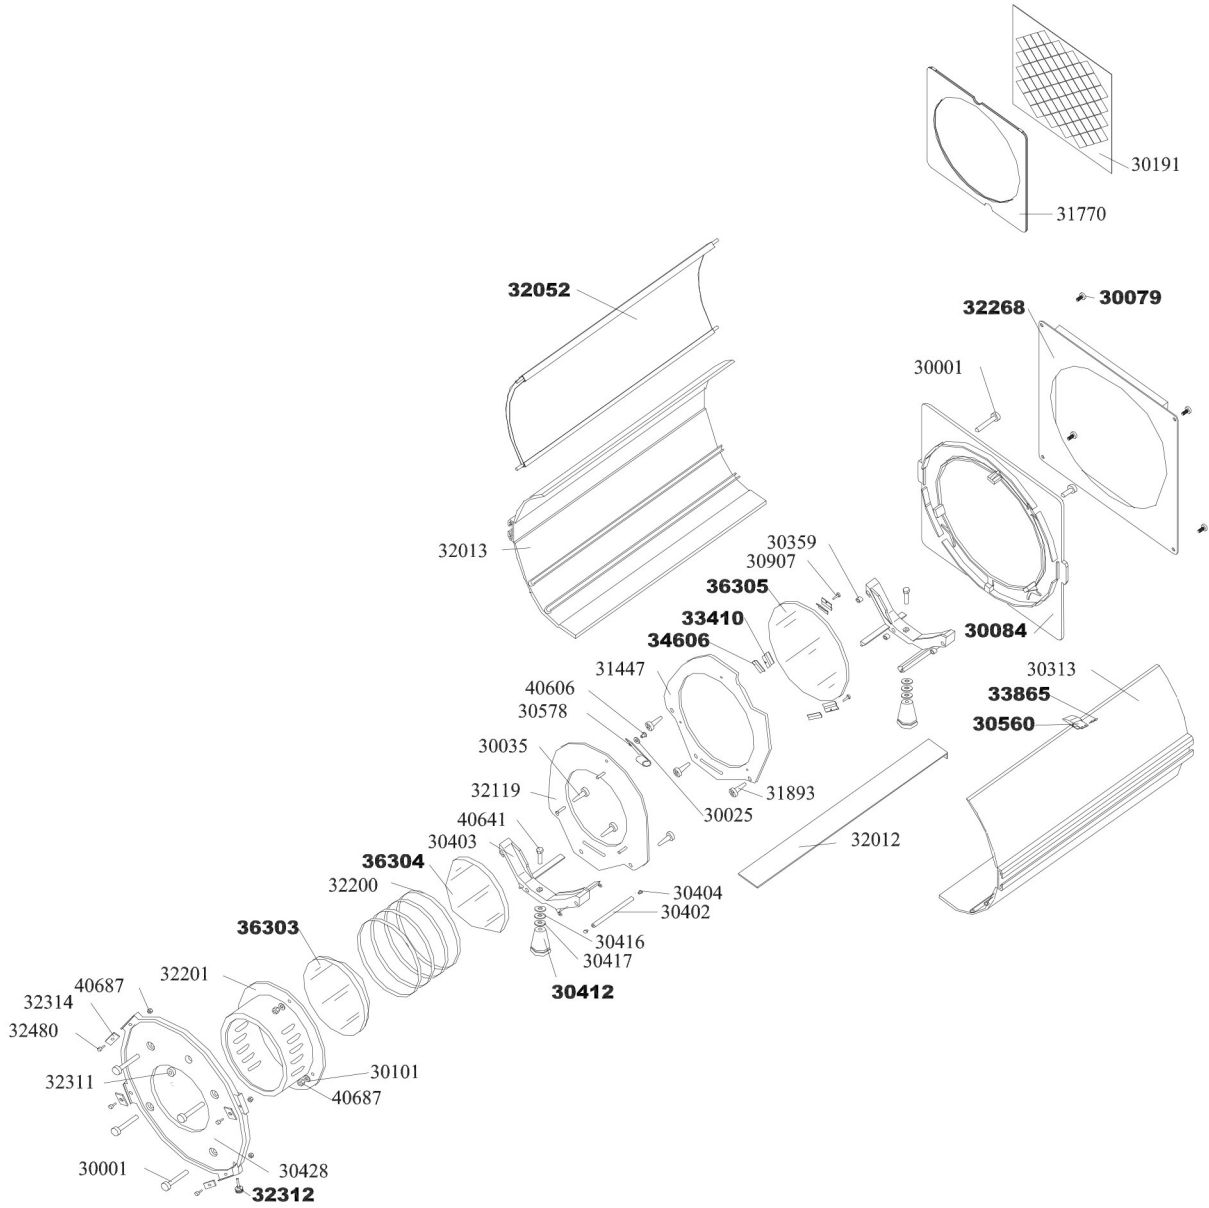

Backpart common to 1 kW D/105 profiles

 **lightspares**
order spare parts online
at www.lightspares.com

DW105

 **lightspares**
order spare parts online
at www.lightspares.com