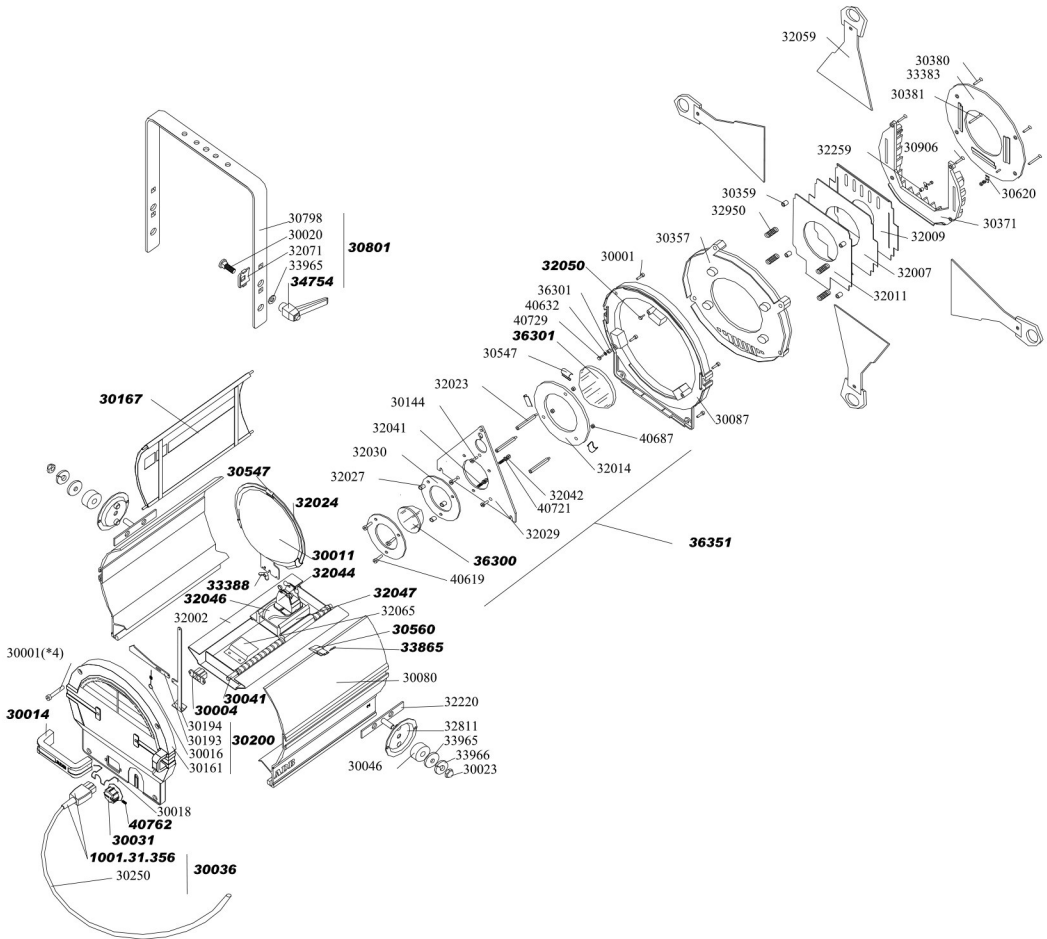

Backpart common to 1 kW D/105 profiles

 **lightspares**
order spare parts online
at www.lightspares.com

DW105

 **lightspares**
order spare parts online
at www.lightspares.com